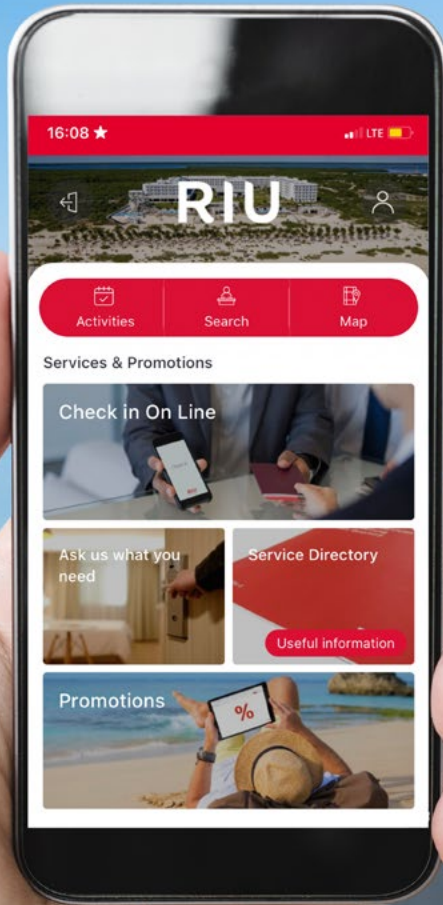

Check-in Online

Scan the QR code
and start to enjoy

The newest and easiest way to check-in for our guests. RIU Check-In Online allows to pre-register between 7 days and 48 hours before the day of arrival. By doing so, your clients will spend more time experiencing our hotels and less time in queues due to enhanced procedures and protocols.

We appreciate sharing this information with your clients and using this new service by following a few simple steps to improve their arrival experience.

THANK YOU FOR YOUR LOYALTY

MEXICO · DOMINICAN REP. · BAHAMAS · JAMAICA · ARUBA · COSTA RICA · PANAMA